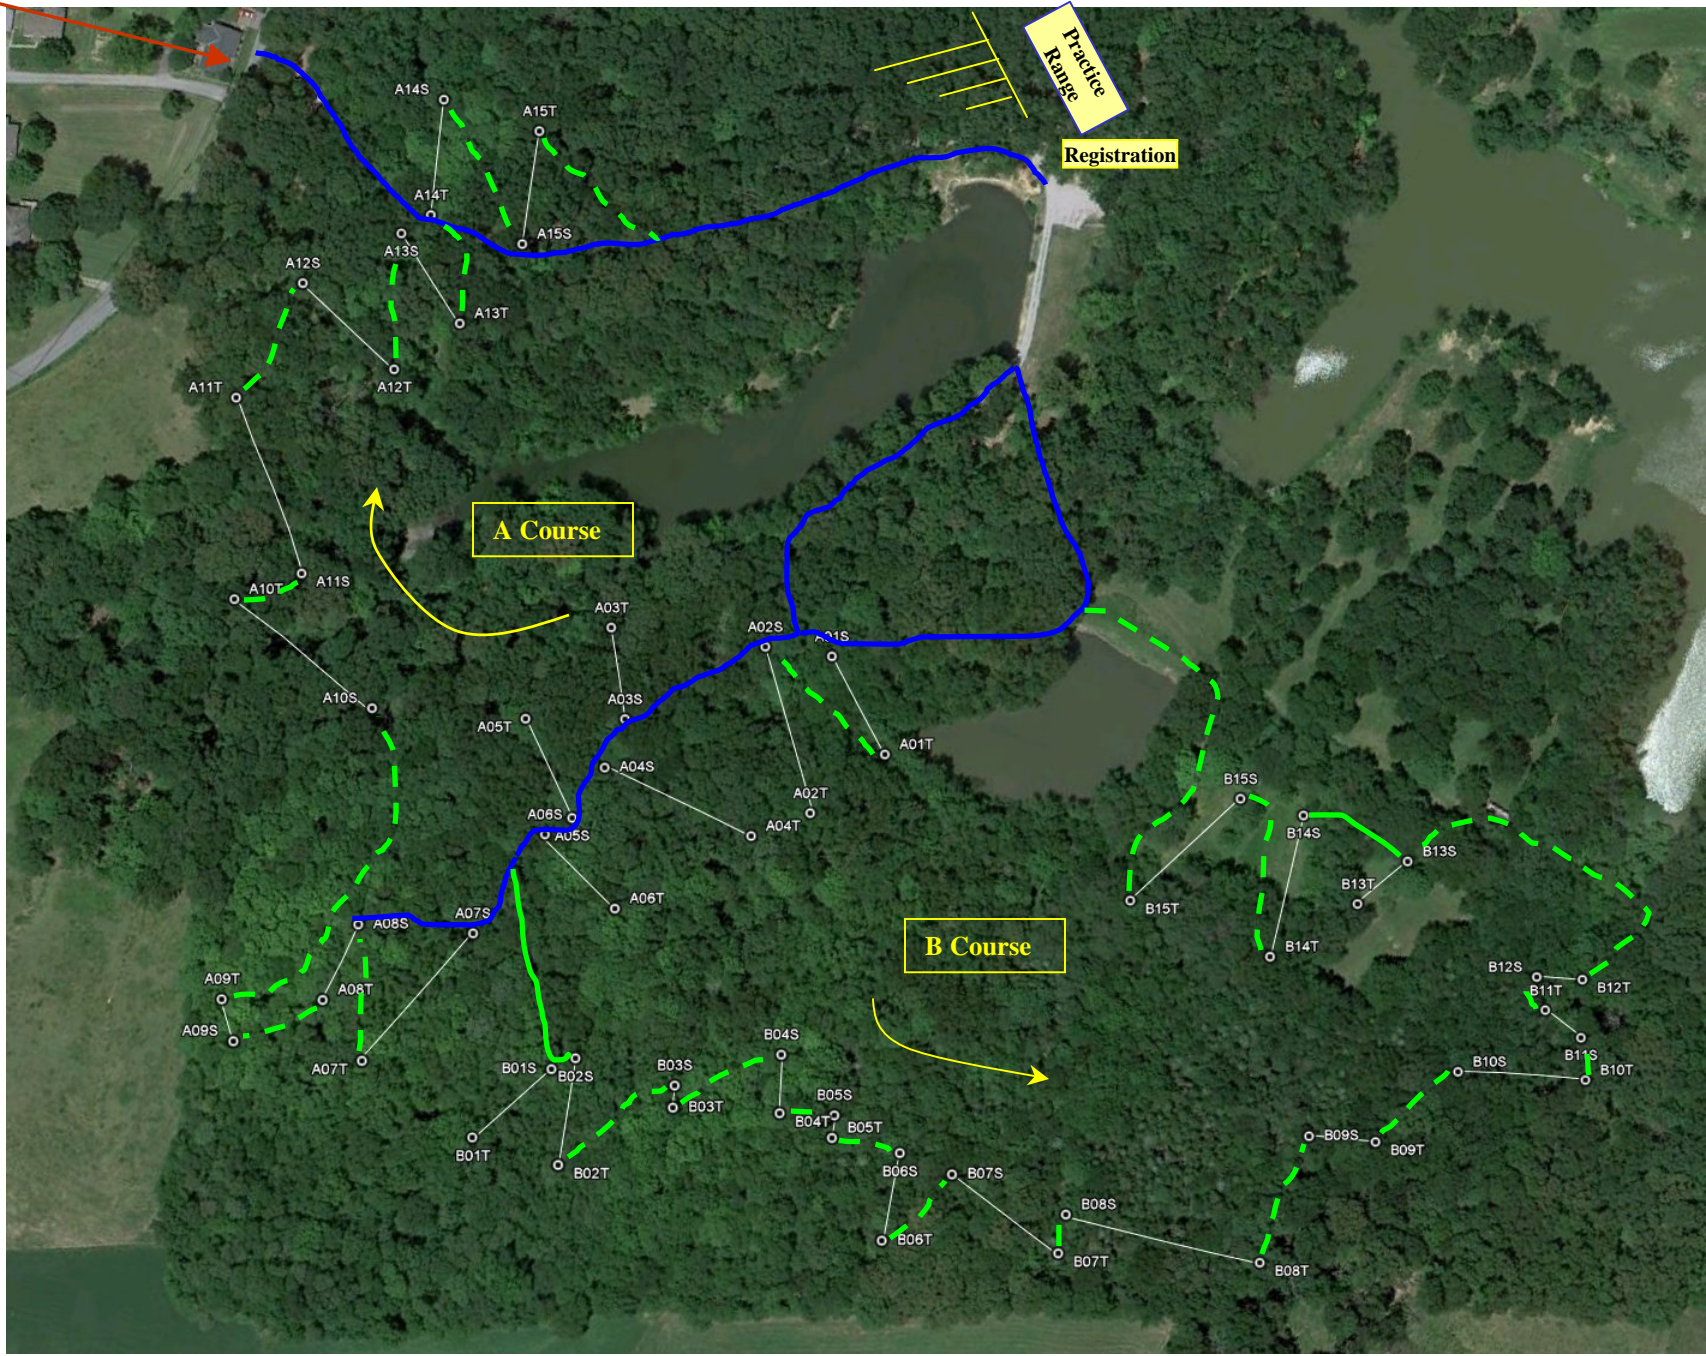

Bob White Club, Inc.
3-D Archery Course Layout
May 8, 2011

Pleasant Ridge Road Entrance
 Google: Pleasant Ridge Rd & Milton Rd
 Alexandria, KY 41001

-  Trail
-  Shooting Lanes
-  Take Bow
-  Alternate Shooting Lanes
-  Road

AxxS: Course A Target nn Shoot stake
 AxxT: Course A Target nn Target.

BxxS: Course B Target nn Shoot stake
 BxxT: Course B Target nn Target.