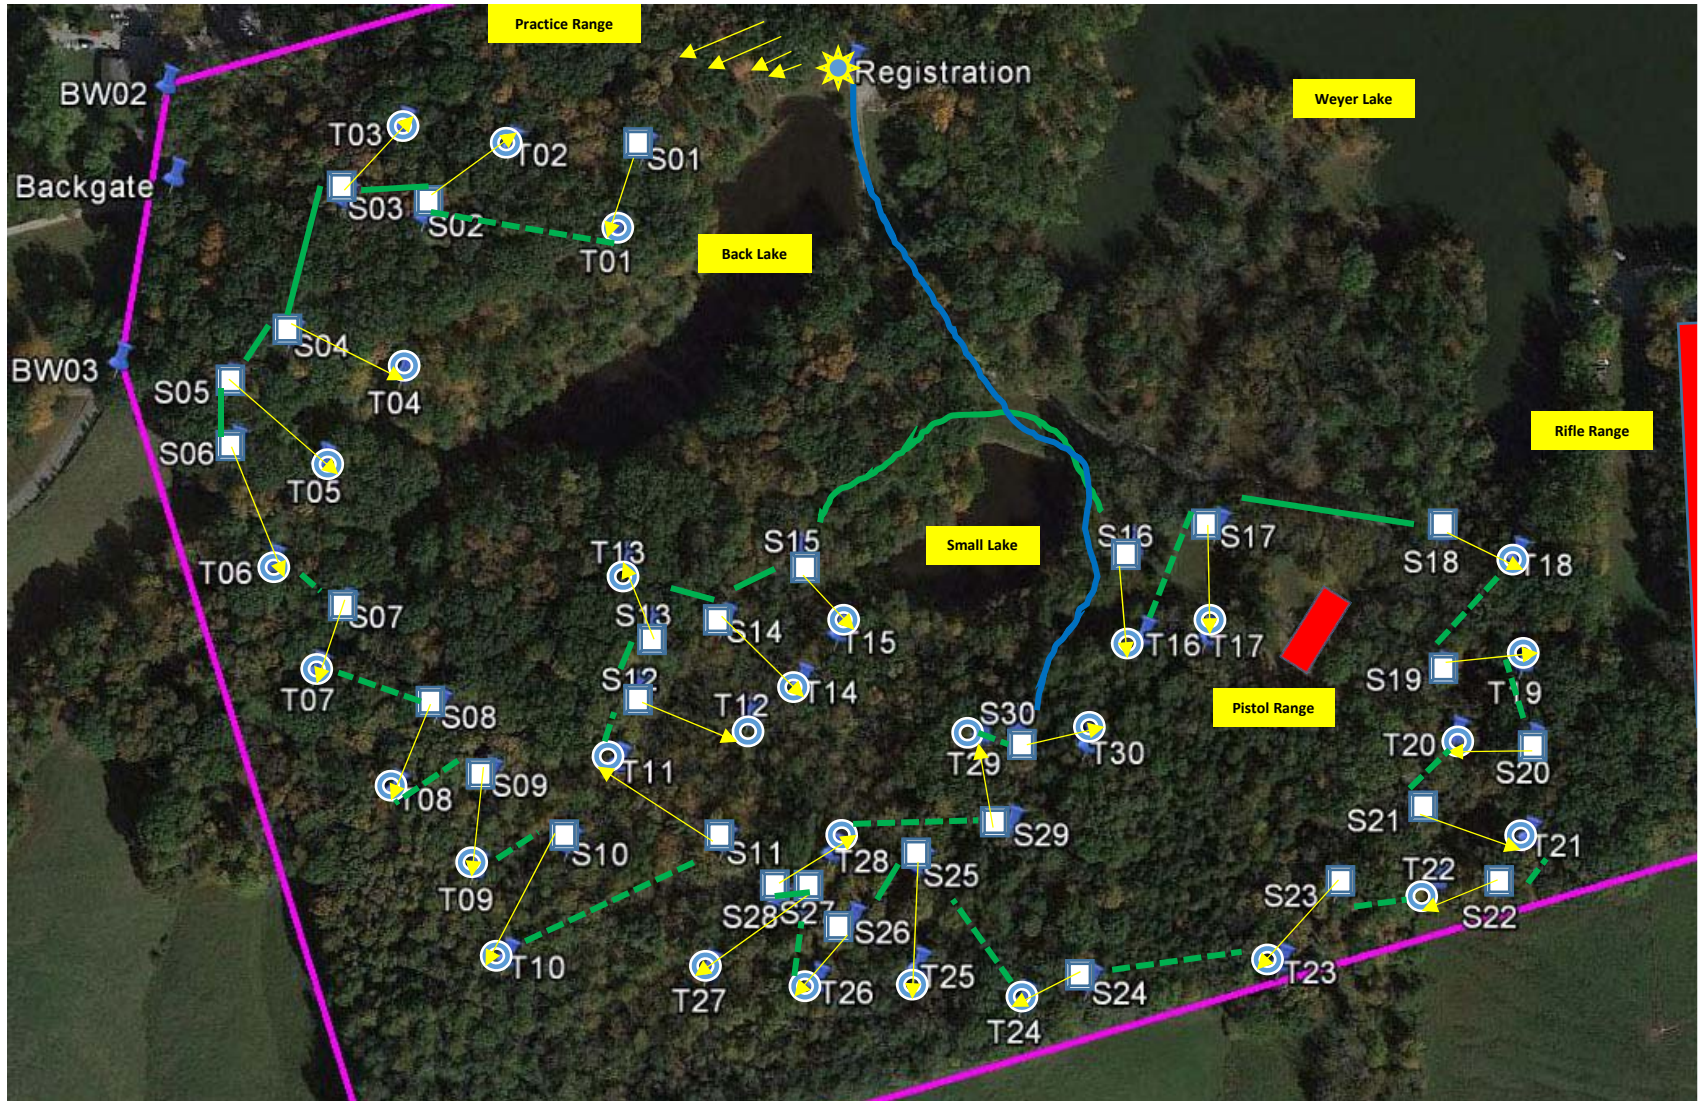

**Bob White Club, Inc.**  
**3-D Archery Course Layout**  
**May 2016**

Pleasant Ridge Road Entrance  
 Google: Pleasant Ridge Road & Milton Road  
 Alexandria, KY 41001

Pull and Return:   
 Take Bow:   
 Shooting Lane:   
 Exit:

xxS: Target nn Shoot stake   
 xxT: Target nn.

Target Scoring